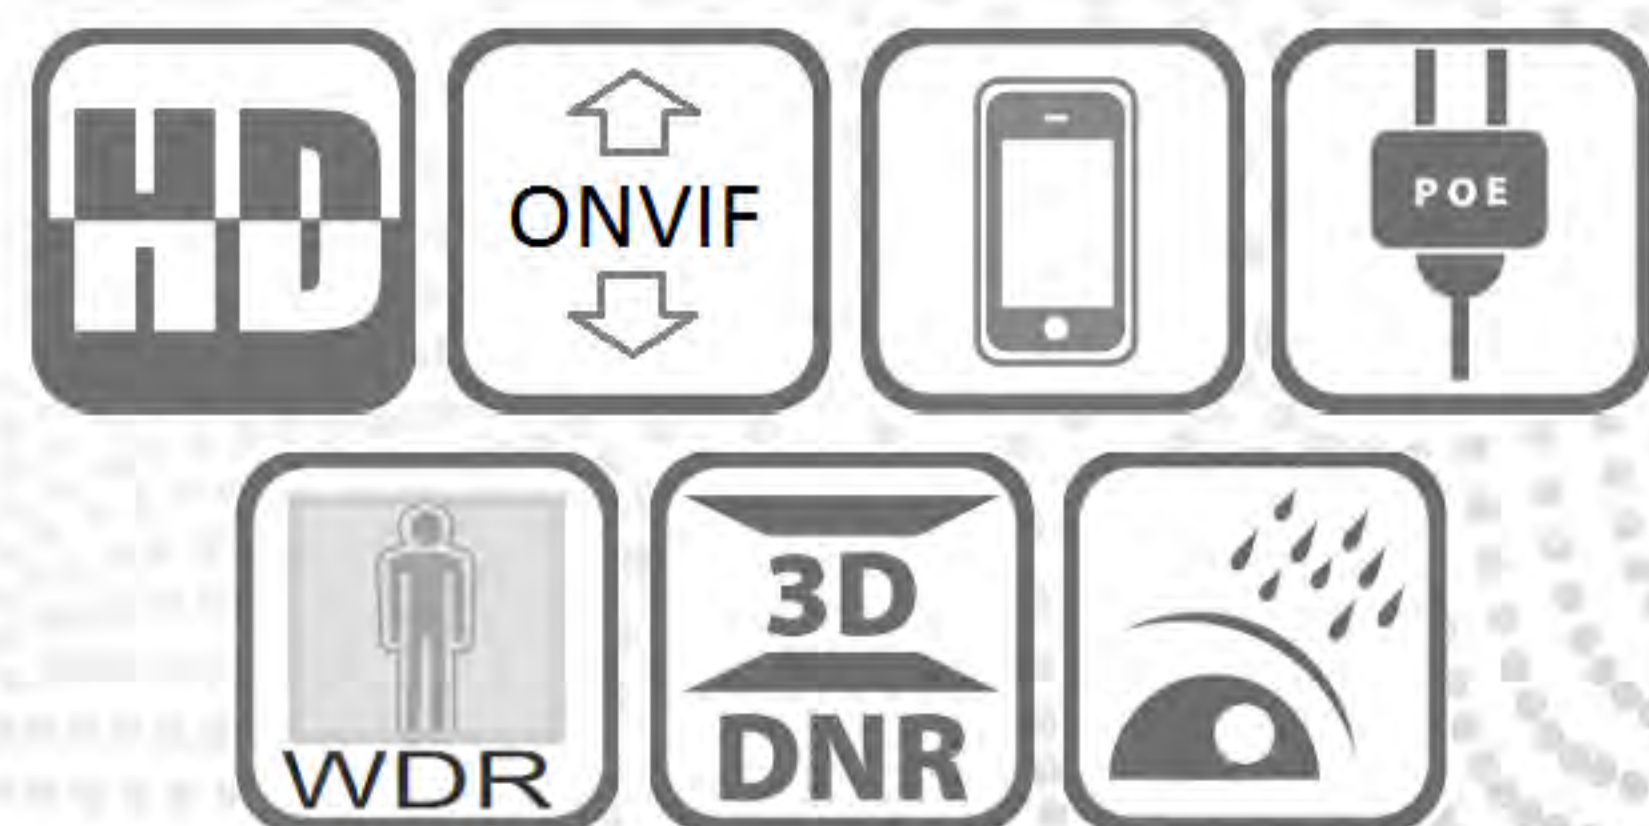

8MP IP Turret Camera with Mic

Datasheet

NDA A ✓

TrueCCTV TR-IP8TW28, TR-IP8TW28-B

Designed for superior clarity and performance, the TrueCCTV IP8TW28 8MP Black IP Turret Camera offers 4K resolution with a 1/2.8" Sony CMOS sensor. Its low-light capability, paired with soft, warm LED lights, ensures high-quality footage even in challenging conditions.

With features like motion detection, D-WDR, and RTSP/Onvif compatibility, this camera excels in both security and functionality. Its IP67 waterproof housing and PoE support make the IP8TW28-B a reliable, durable solution for any environment.

Key Features

- NDA A Compliance (The fully NDA A-compliant products are well suited for government, defense and a range of projects subject to the NDA A.)
- 1/2.8" Sony CMOS sensor
- 4K resolution 3840 x 2160P
- Low illumination 0.01Lux
- Day/Night (ICR), AWB, AGC, BLC, 2D/3D-DNR, IR-CUT
- D-WDR, Motion Detection, Privacy Mask, Mirror
- RTSP and Onvif 17.06 compatible
- H.265/H.264 dual-stream media server
- Easy-to-use P2P Cloud service
- Multi web browser, PC Client, mobile APP remote access
- Internal Microphone, reset button optional
- Lightning protection 4000V
- RJ45 100Mbps network port, IEEE802.3af PoE
- Strong water-proof housing, IP67
- 2PCS Soft & Warm Supplemental Light, Light distance: 25-30M
- HD 2.8mm F1.0 lens
- With Internal Microphone